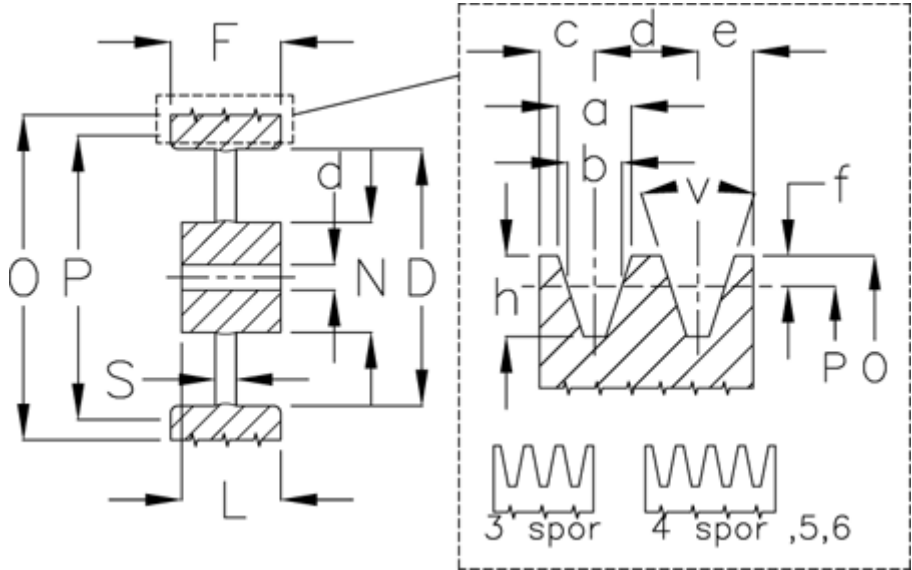

Data Sheet

Article number: 60410233505
 Description: V-belt pulley, no bore C 335/5

Measures

D	= 283	S	= 28
d	= 25	Type	= C
F	= 136.0		
L	= 100		
N	= 114		
Number of ribs	= 5		
O	= 344.6		
P	= 335		